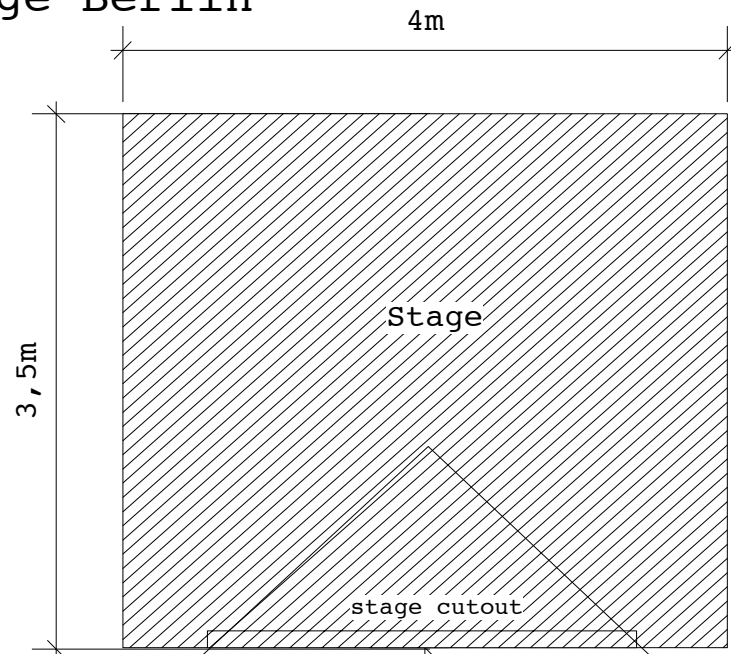

3.stage few from above

"Wer andern in die Stube schlägt,malt selbst Verein"(Schwitters)

Theater Handgemenge Berlin

the first seating row maximally 6m broad  
the hall or theater should have raised seating without a middle aisle

Viewing angle

3m

Viewing angle

Rows

stageplan "Wer andern in die Stube schlägt, malt selbst Verein"  
(Schwitters) Theater Handgemenge Berlin

The best is a normal room without stage or rising seat rows, without a middle aisle  
 -or easily rising seat rows - after arrangement  
 -stage 4x4m  
 -minimum 3m height  
 -a darkened room  
 -max. 200 audience members, 140 is better  
 -2x10A electricity on stage